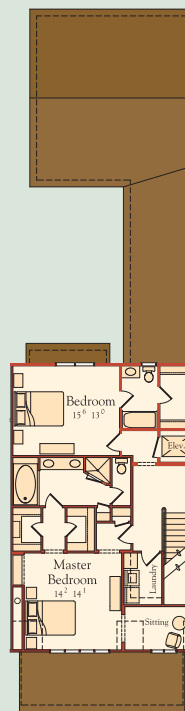

MAIN LEVEL

UPPER LEVEL

LANIER

Conditioned Space: 2,203 SF
Unconditioned Space: 552 SF
Terrace Space: 450 SF

Artist rendering is for illustrative purposes only. All information is believed to be accurate but is not warranted.